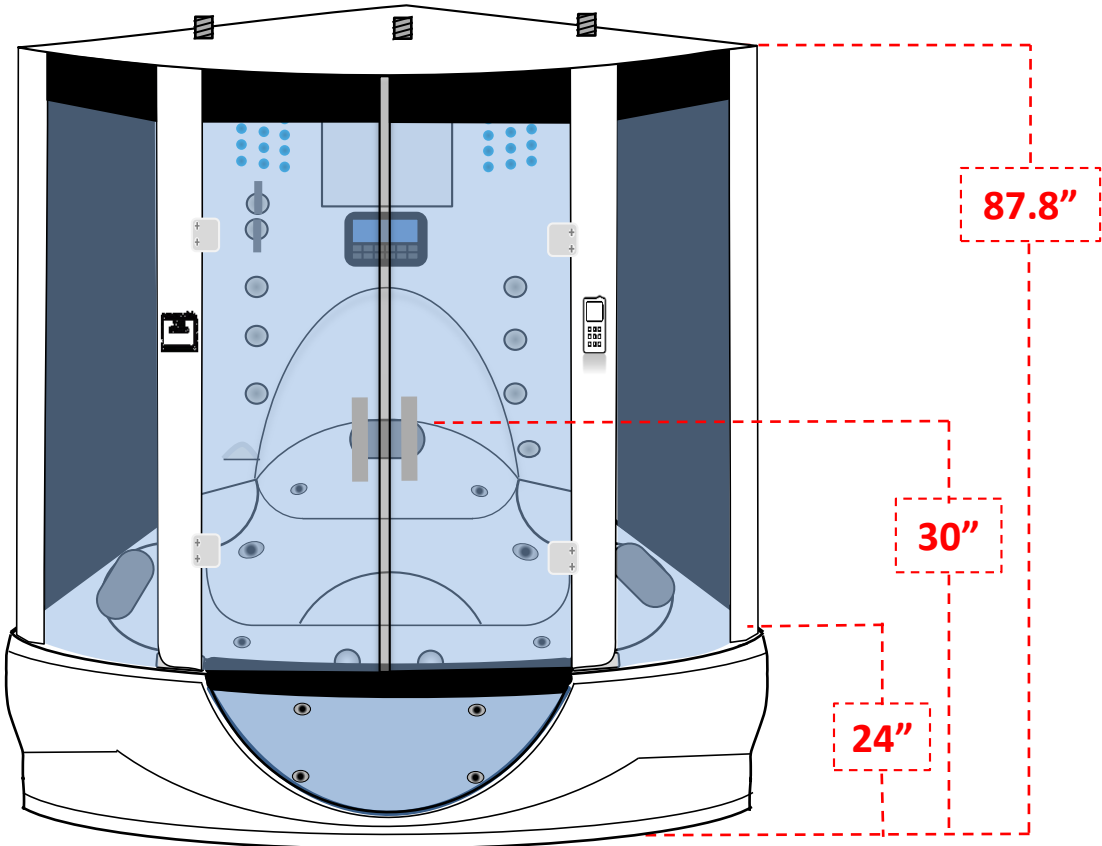

VALENCIA STEAM SHOWER SPECIFICATION SHEET

VALENCIA STEAM SHOWER SPECIFICATION SHEET

ELECTRICAL SPEC SHEET

TOTAL ELECTRICAL REQUIREMENTS

Line 1: 220V - Dedicated 30A GFCI Breaker

Line 2: 220V - Dedicated 10A GFCI Breaker