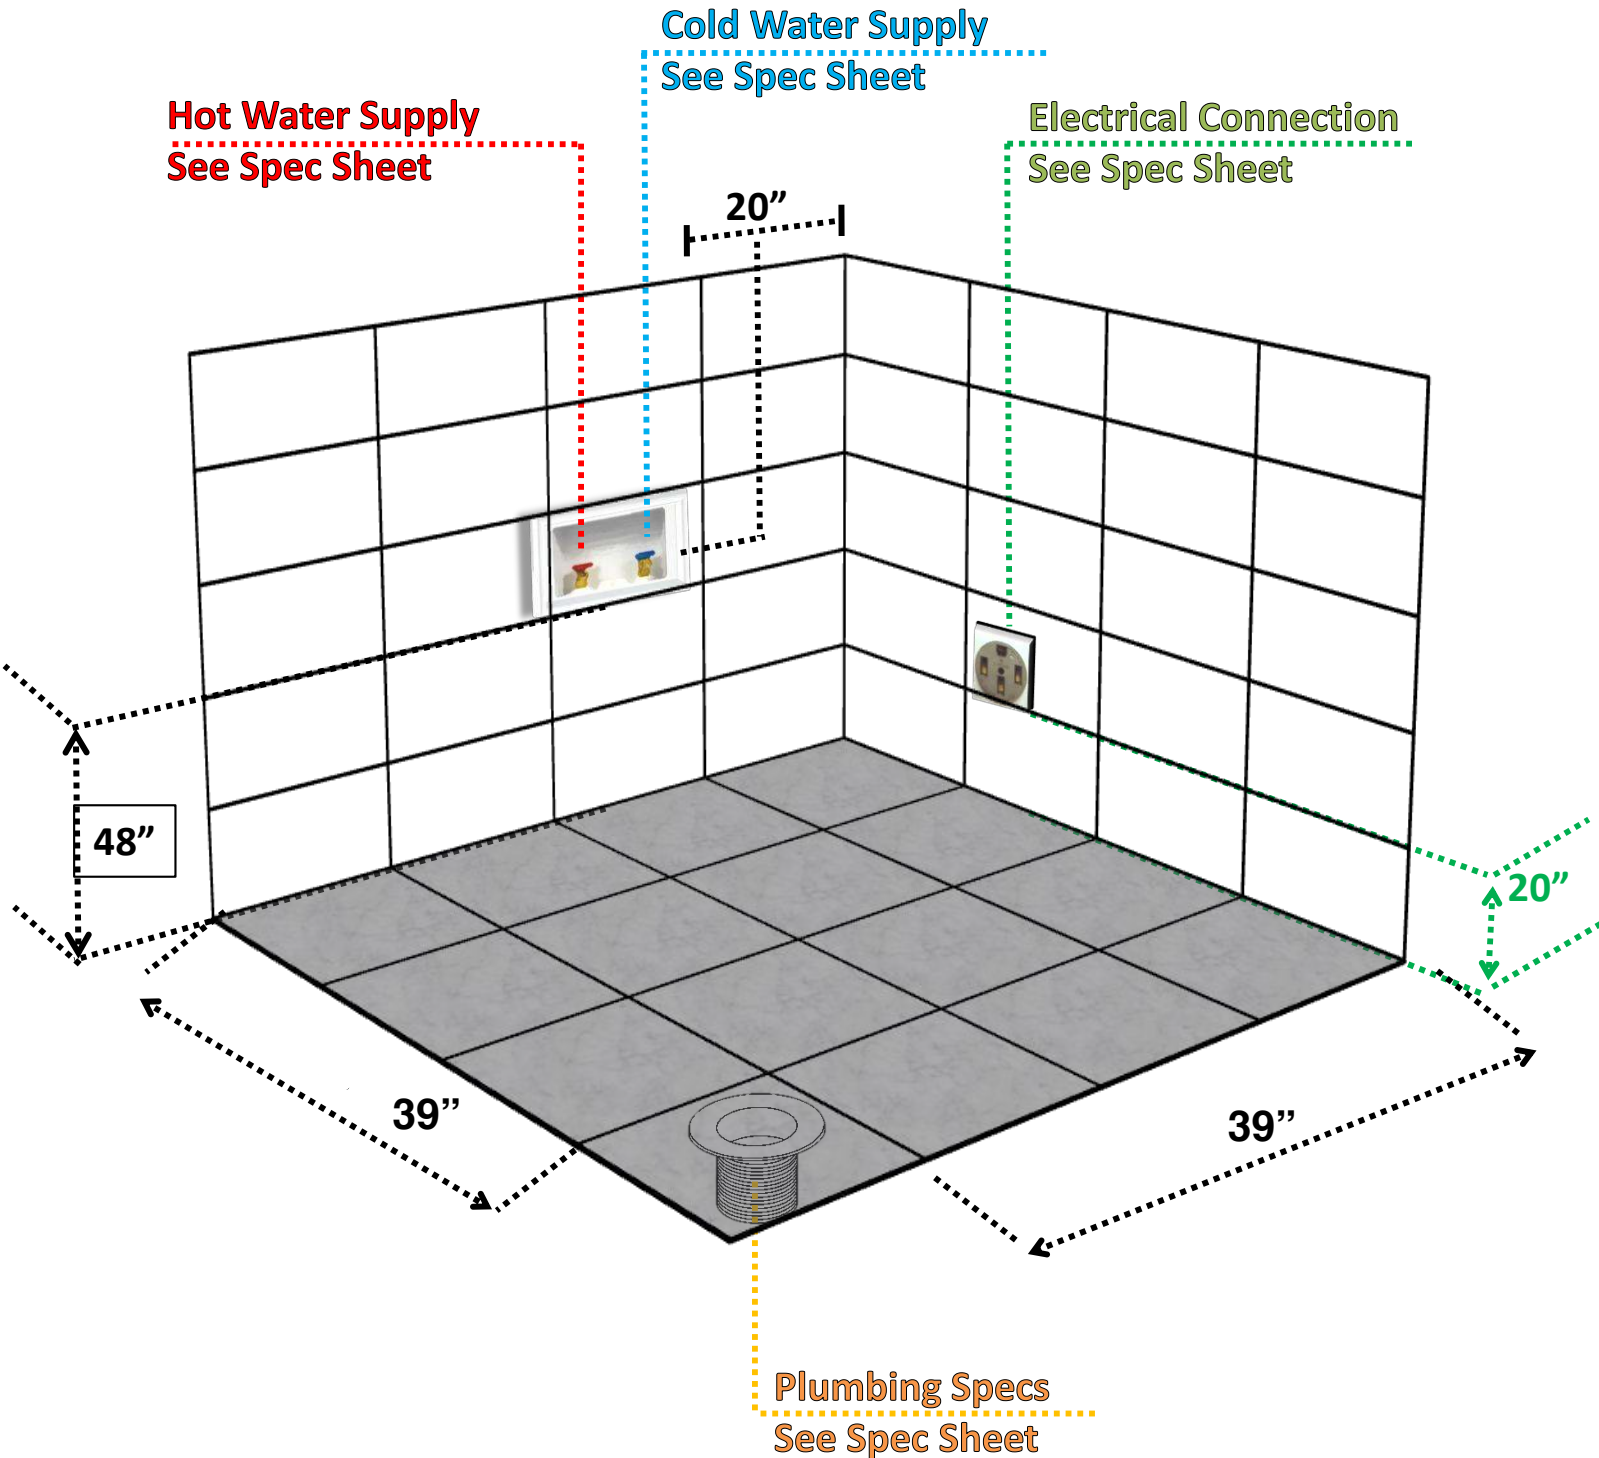

VALENCIA STEAM SHOWER SPECIFICATION SHEET

VALENCIA STEAM SHOWER SPECIFICATION SHEET

ELECTRICAL SPEC SHEET

TOTAL ELECTRICAL REQUIREMENTS

Line 1: 220V - Dedicated 30A GFCI Breaker

Line 2: 220V - Dedicated 10A GFCI Breaker