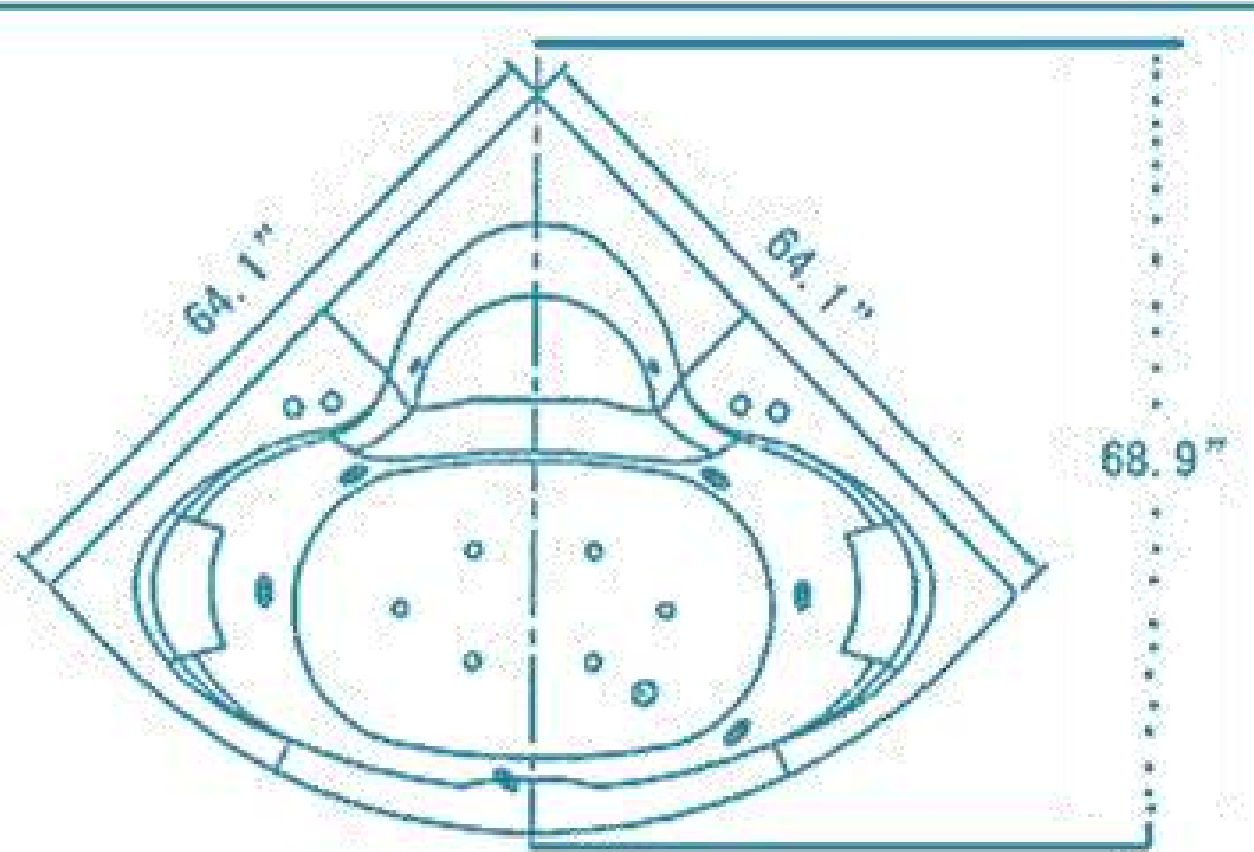

VALENCIA STEAM SHOWER SPECIFICATION SHEET

VALENCIA STEAM SHOWER SPECIFICATION SHEET

ELECTRICAL SPEC SHEET

TOTAL ELECTRICAL REQUIREMENTS

Line 1: 220V - Dedicated 30A GFCI Breaker

Line 2: 220V - Dedicated 10A GFCI Breaker